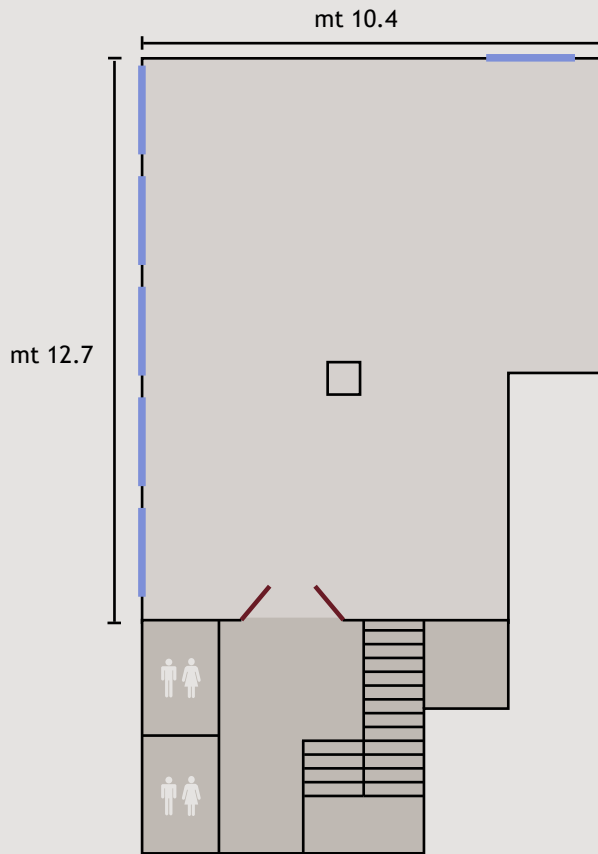

## TIEPOLO room

## BISANZIO room

Meeting rooms	Size m H x W x L	Area sq. mt.	Light natural	U-shaped table	Presidential table	School style	Theatre style
Sala Tiepolo mezzanine	3x10,4x12,7	120	x	32	40	60	130
Sala Bisanzio ground floor	2,6x2,6x5,2	13,5	x	-	8	-	-