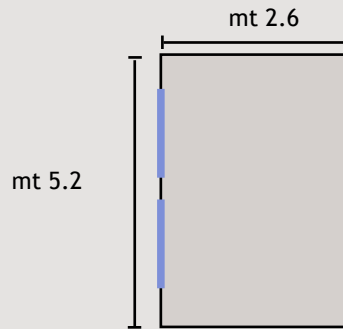

## TIEPOLO room

## BISANZIO room

Meeting rooms	Size m H x W x L	Area sq. mt.	Light natural	U-shaped table	Presidential table	School style	Theatre style
Sala Tiepolo mezzanine	3x10,4x12,7	120	x	32	40	60	130
Sala Bisanzio ground floor	2,6x2,6x5,2	13,5	x	-	8	-	-